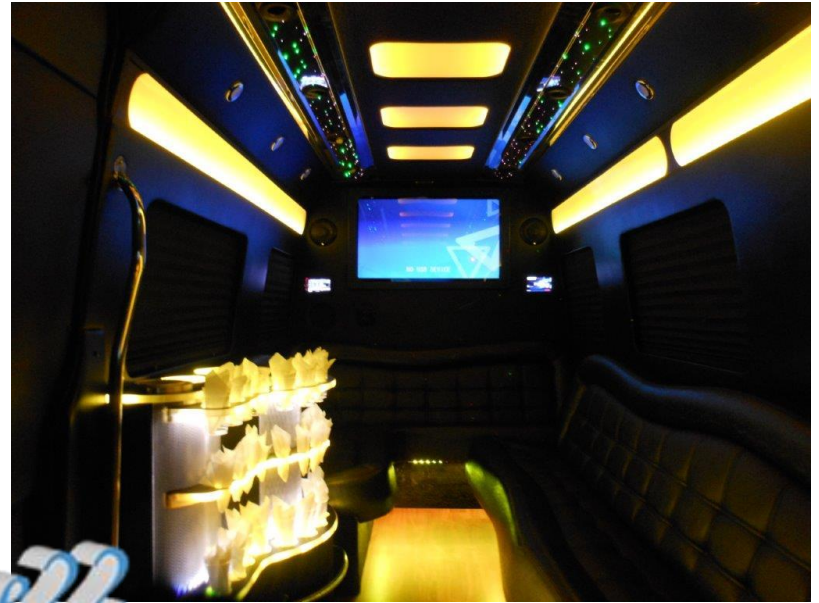

Route22
Limousine.com

Route22
Limousine.com

Route 22
Limousine.com

Route22
Limousine.com

Mercedes Sprinter:

We recommend this 14 passengers Coach limousine for Proms or a Night on the Town.

(Refer to car 603 or 625 when calling)